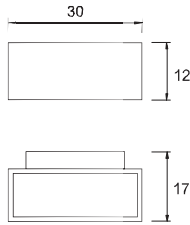

Materiales / Materials

Incluido / Included

Accesorio reflector
Reflector accessory

Especificaciones / Specifications

Acabados / Finishes

■ 34 Gris Grey Gris Grau Grigio Cinzeno	■ J6 Marrón Brown Marron Braun Marrone Castanho	■ Z5 Gris urbano Urban grey Gris urbain Stadtgrau Grigio urbano Cinzeno urbano

● 05-9227-34-37 ■
05-9227-Z5-37 ■

Rx7s, 150W Halogenurs

IP 65 IK 04

BAG **Included**