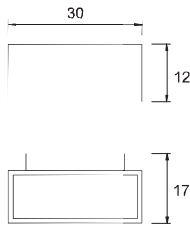

(new)

● 05-9438-34-37 ■
05-9438-Z5-37 ■

Rx7s, 70W Halogenurs

IP 65 IK 04

BAG **Included**